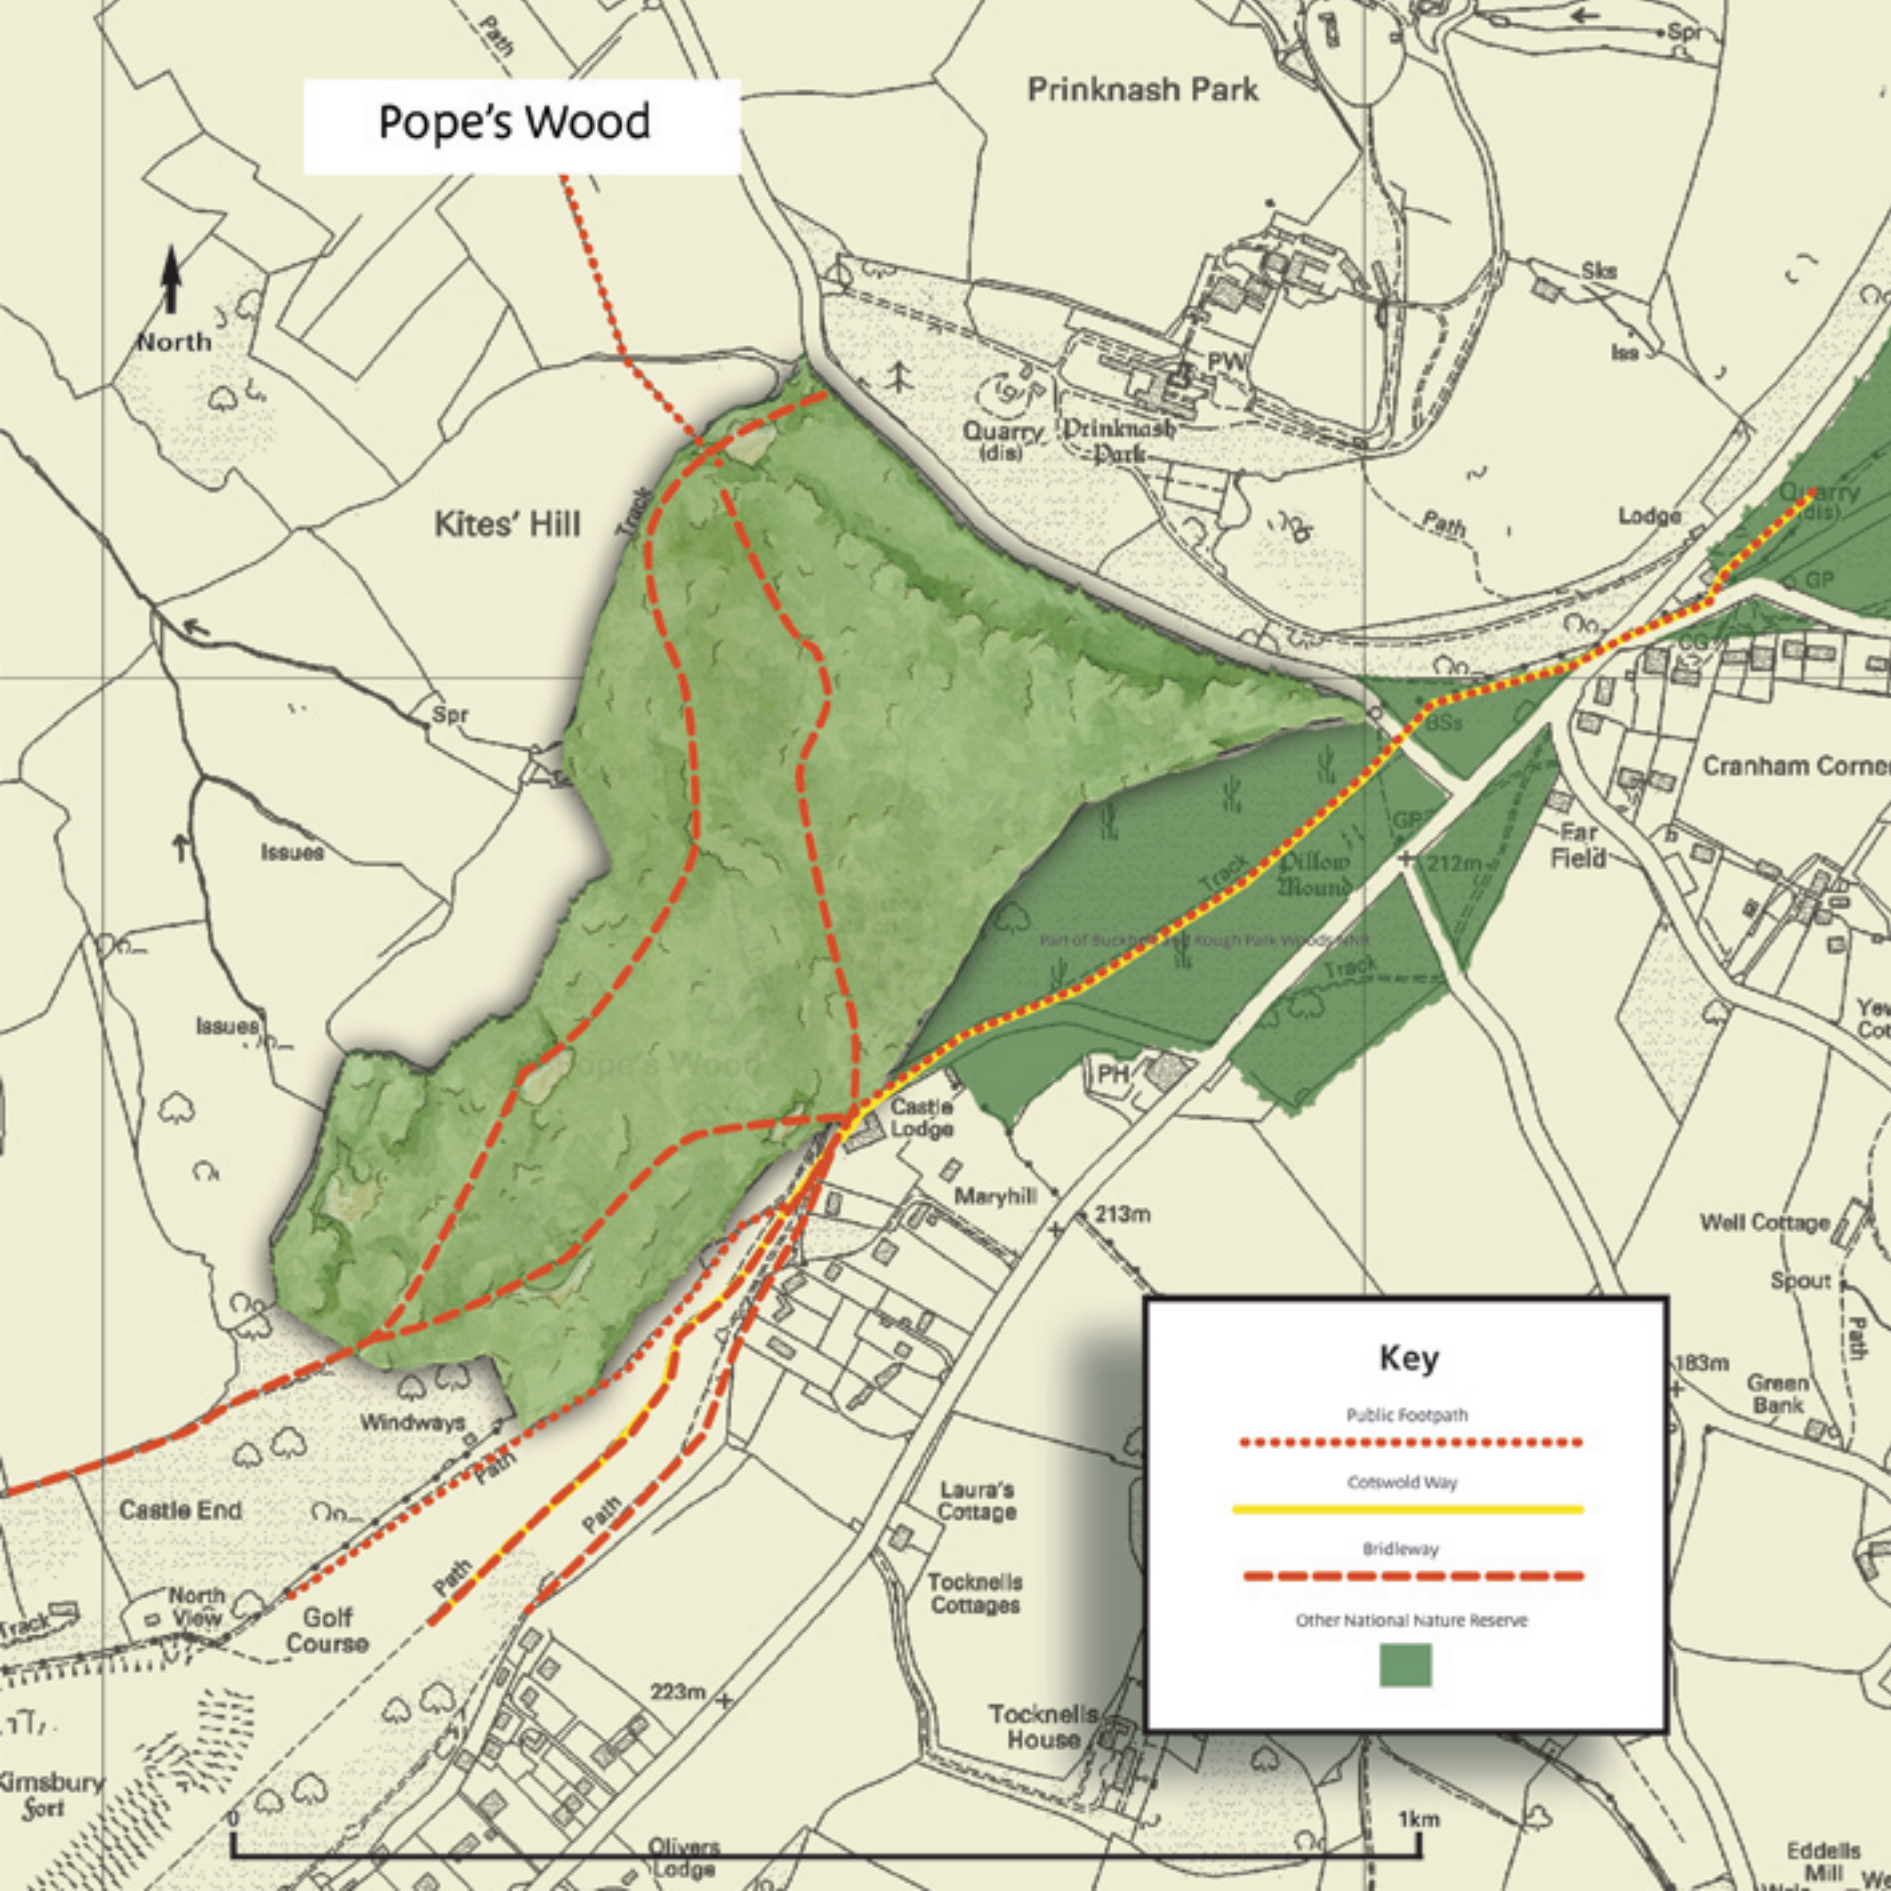

Pope's Wood

Key

Public Footpath

Cotswold Way

Bridleway

Other National Nature Reserve

1km