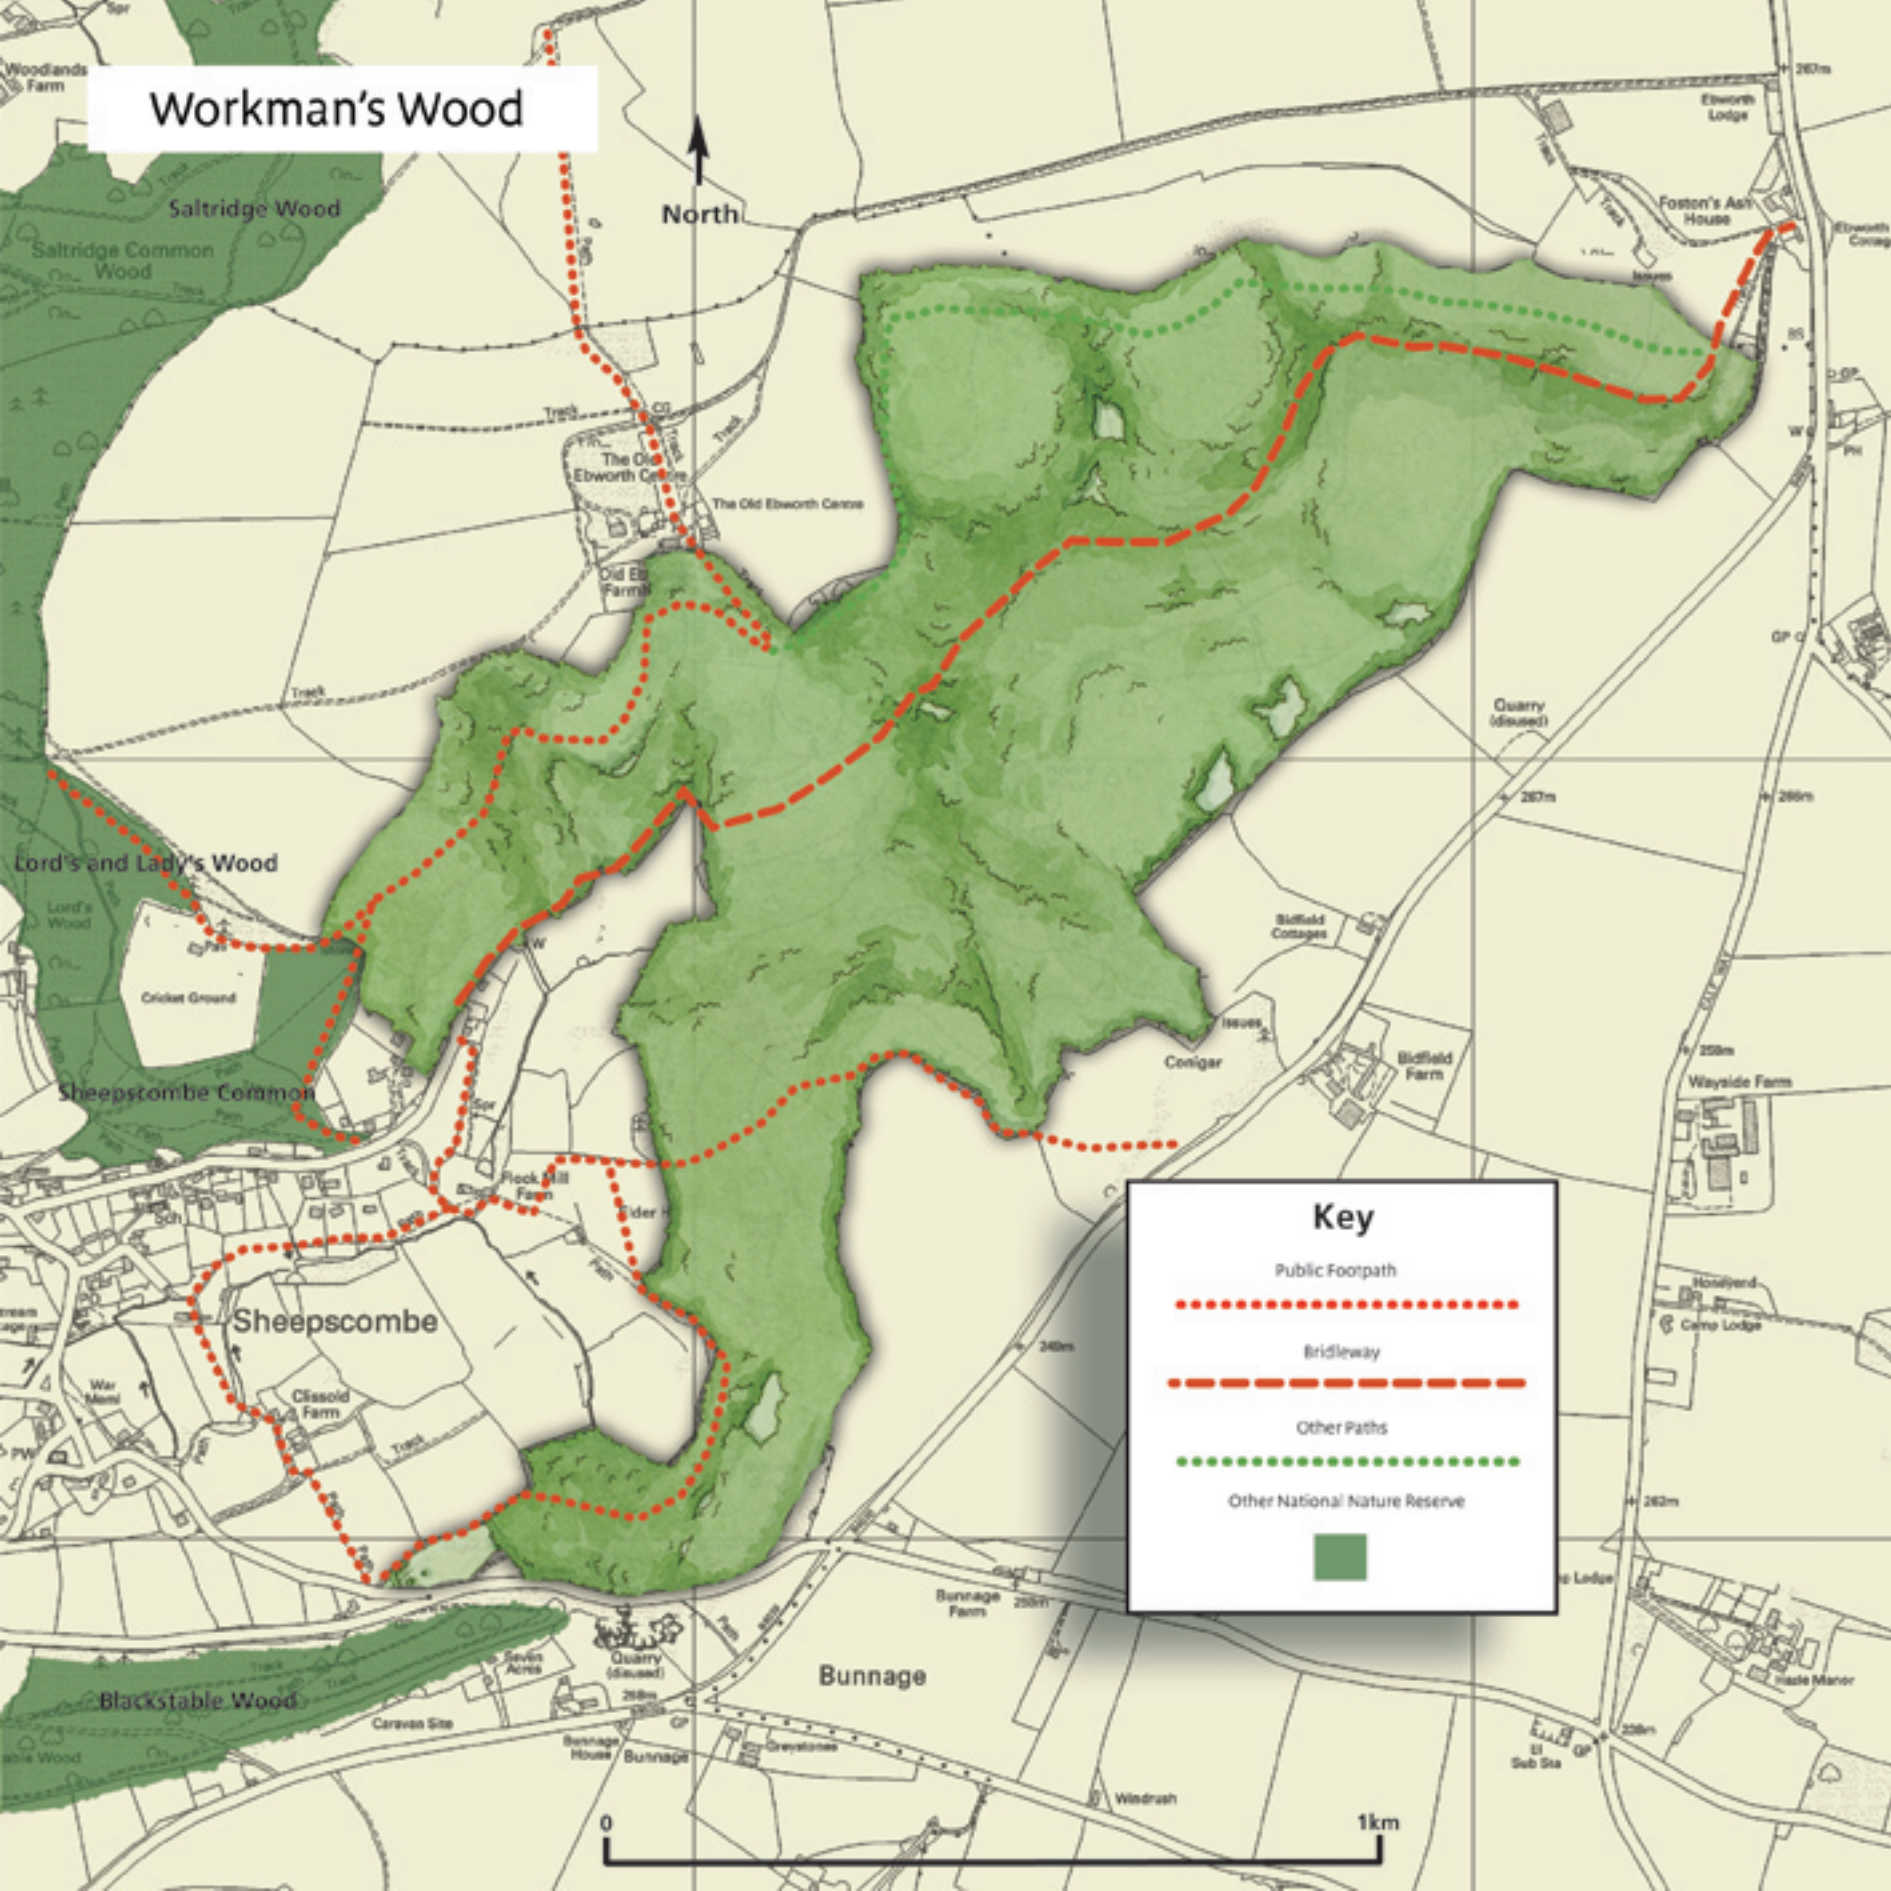

Workman's Wood

North

Key

Public Footpath

Bridleway

Other Paths

Other National Nature Reserve

Bunnage

1km