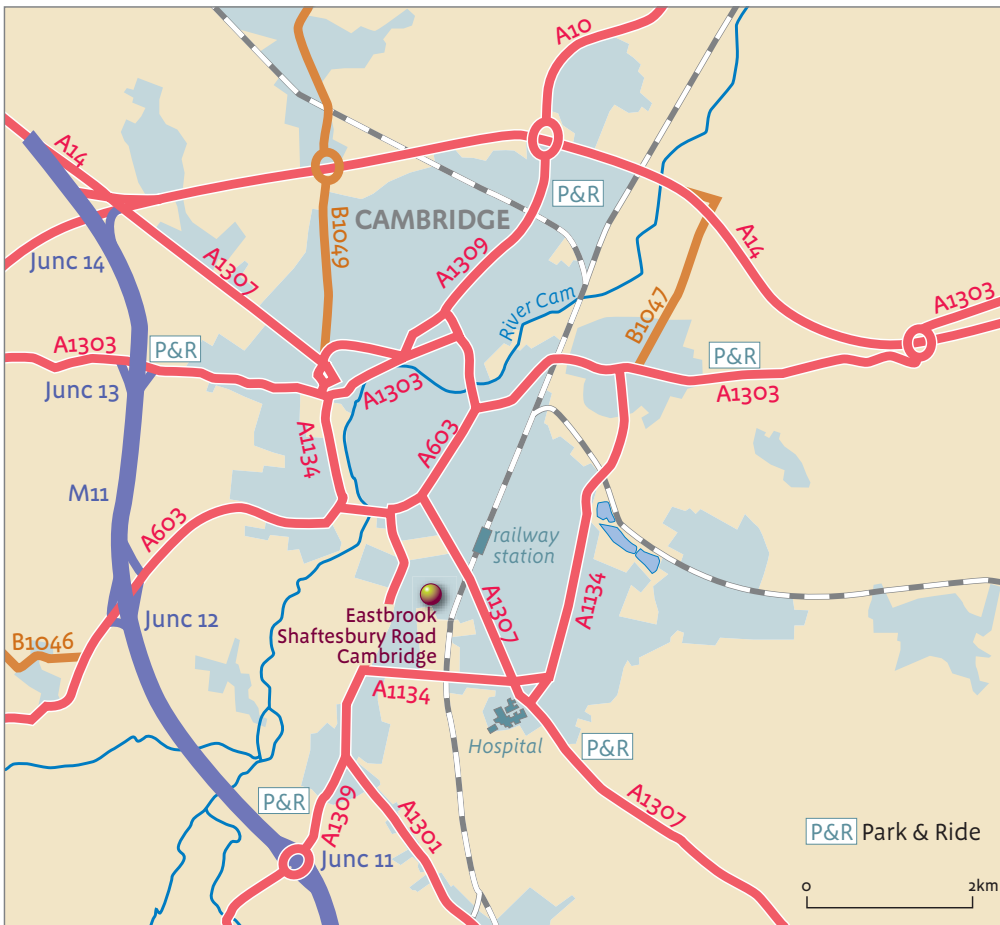

CAMBRIDGE OFFICE

Natural England
Eastbrook
Shaftesbury Road
Cambridge
CB2 8DR
Tel: 01223 462727

parking

HOW TO GET TO US

By public transport

The office is a 10-15 minute walk from Cambridge station

By car

Limited number of visitor car parking spaces on site. Pay & Display street parking on Shaftesbury Road and Trumpington Road. Nearest car park is at the Leisure Park (Clifton Road).

Park & Ride sites at Trumpington, Madingley Road, Newmarket Road, Cowley Road and Babraham. Buses run from 7am-8pm, every 10 minutes. Please call 0870 608 2608 or visit www.cambridgeshire.gov.uk for information.

Disabled access (Eastbrook)

Lift access to all floors. Induction loops in reception and interview rooms.

To help plan your journey, you may find this website useful:

www.transportdirect.info