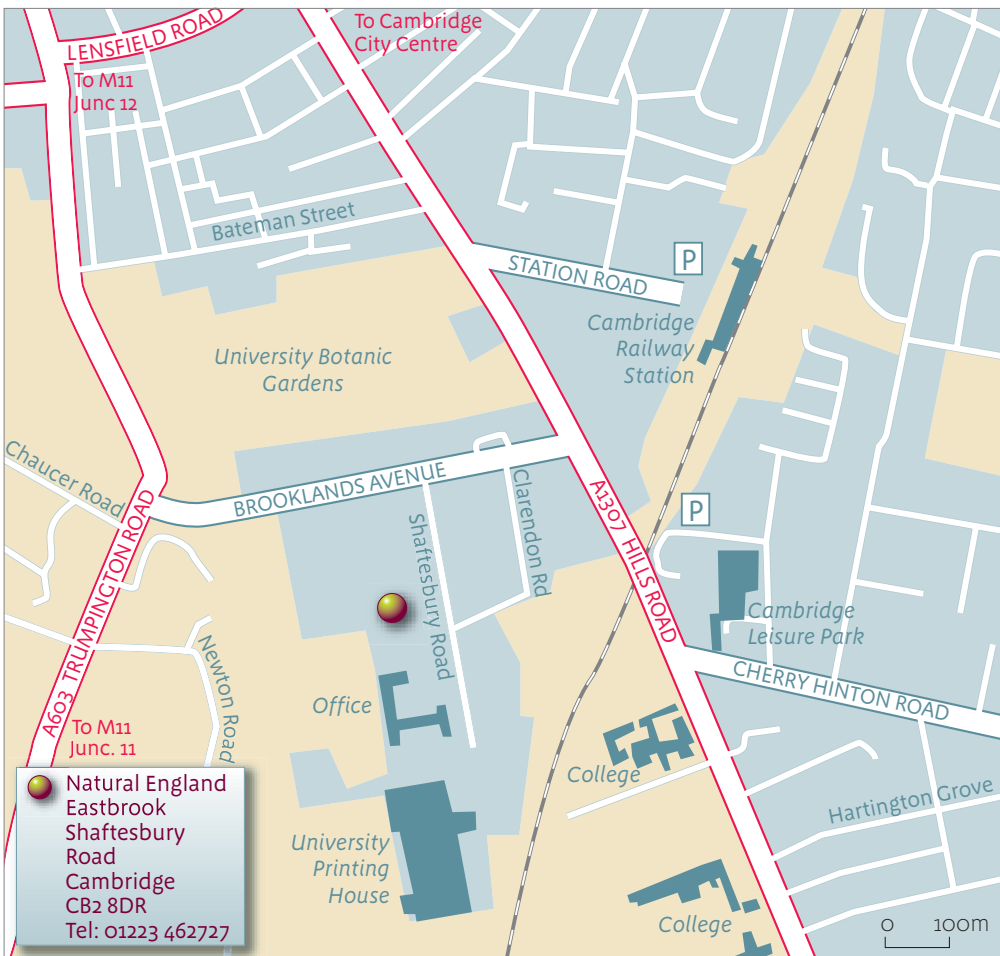

CAMBRIDGE OFFICE

Natural England
Eastbrook
Shaftesbury Road
Cambridge
CB2 8DR
Tel: 01223 462727

parking

HOW TO GET TO US

By public transport

The office is a 10-15 minute walk from Cambridge station

By car

Limited number of visitor car parking spaces on site. Pay & Display street parking on Shaftesbury Road and Trumpington Road. Nearest car park is at the Leisure Park (Clifton Road).

Park & Ride sites at Trumpington, Madingley Road, Newmarket Road, Cowley Road and Babraham. Buses run from 7am-8pm, every 10 minutes. Please call 0870 608 2608 or visit www.cambridgeshire.gov.uk for information.

Disabled access (Eastbrook)

Lift access to all floors. Induction loops in reception and interview rooms.

To help plan your journey, you may find this website useful:

www.transportdirect.info