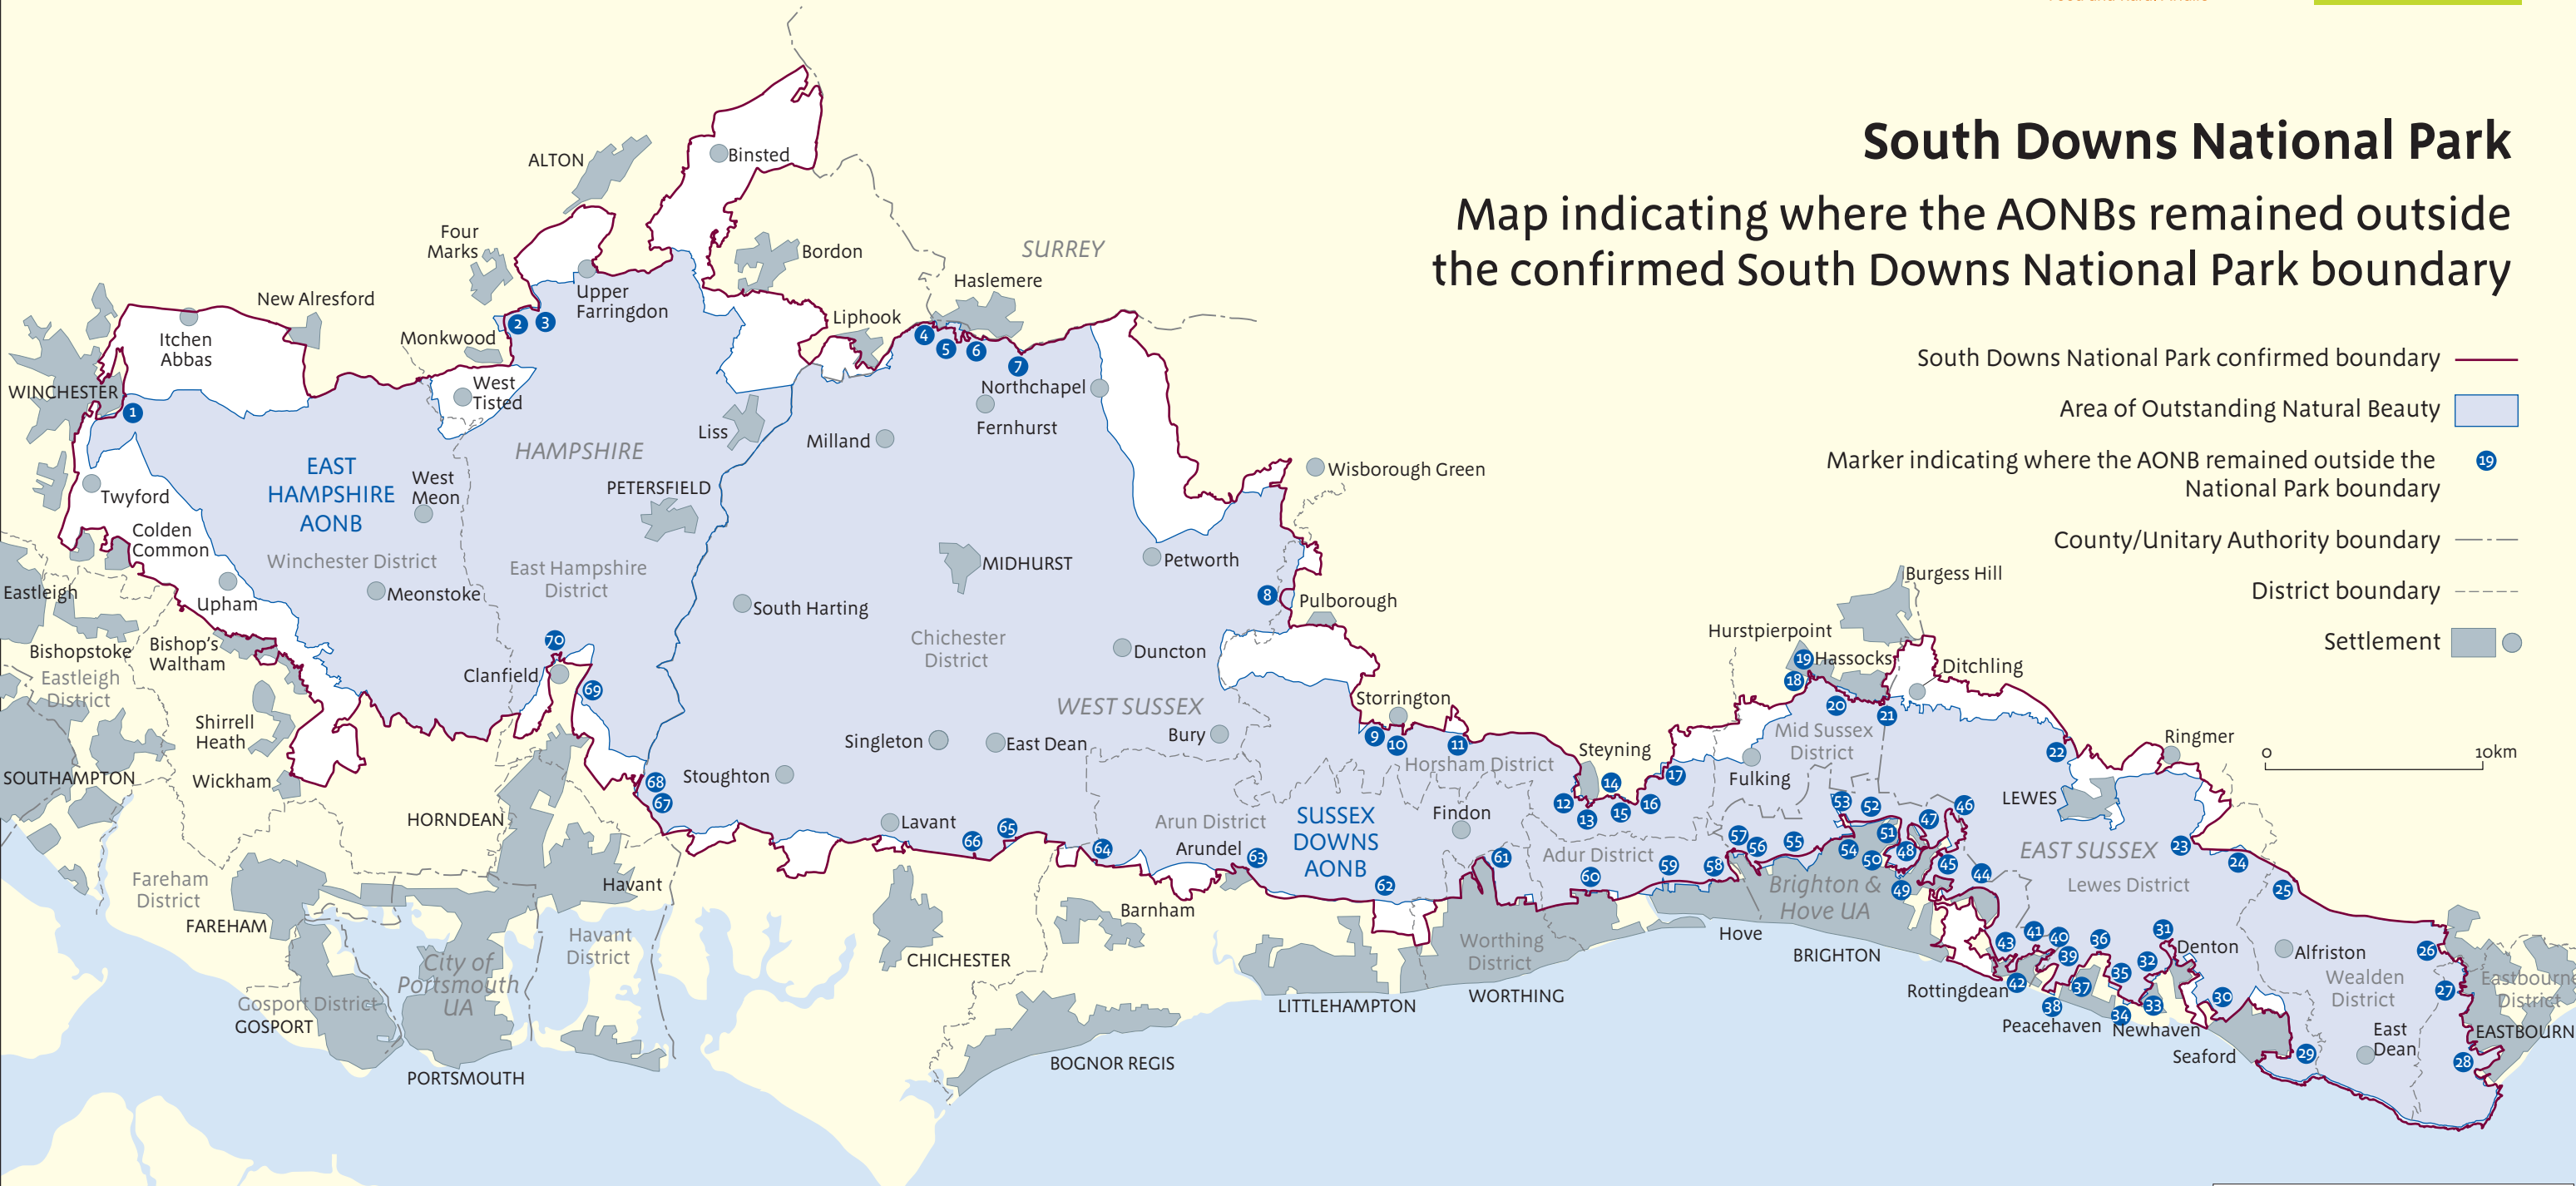

South Downs National Park

Map indicating where the AONBs remained outside the confirmed South Downs National Park boundary

- South Downs National Park confirmed boundary ———
- Area of Outstanding Natural Beauty [Blue shaded area]
- Marker indicating where the AONB remained outside the National Park boundary [Blue circle with number]
- County/Unitary Authority boundary - - - - -
- District boundary - - - - -
- Settlement [Grey circle]

FOR ILLUSTRATIVE PURPOSES ONLY

Based upon Ordnance Survey material on behalf of HMSO.
© Crown copyright and database right 2009. All rights reserved.
Natural England OS licence number 100022021