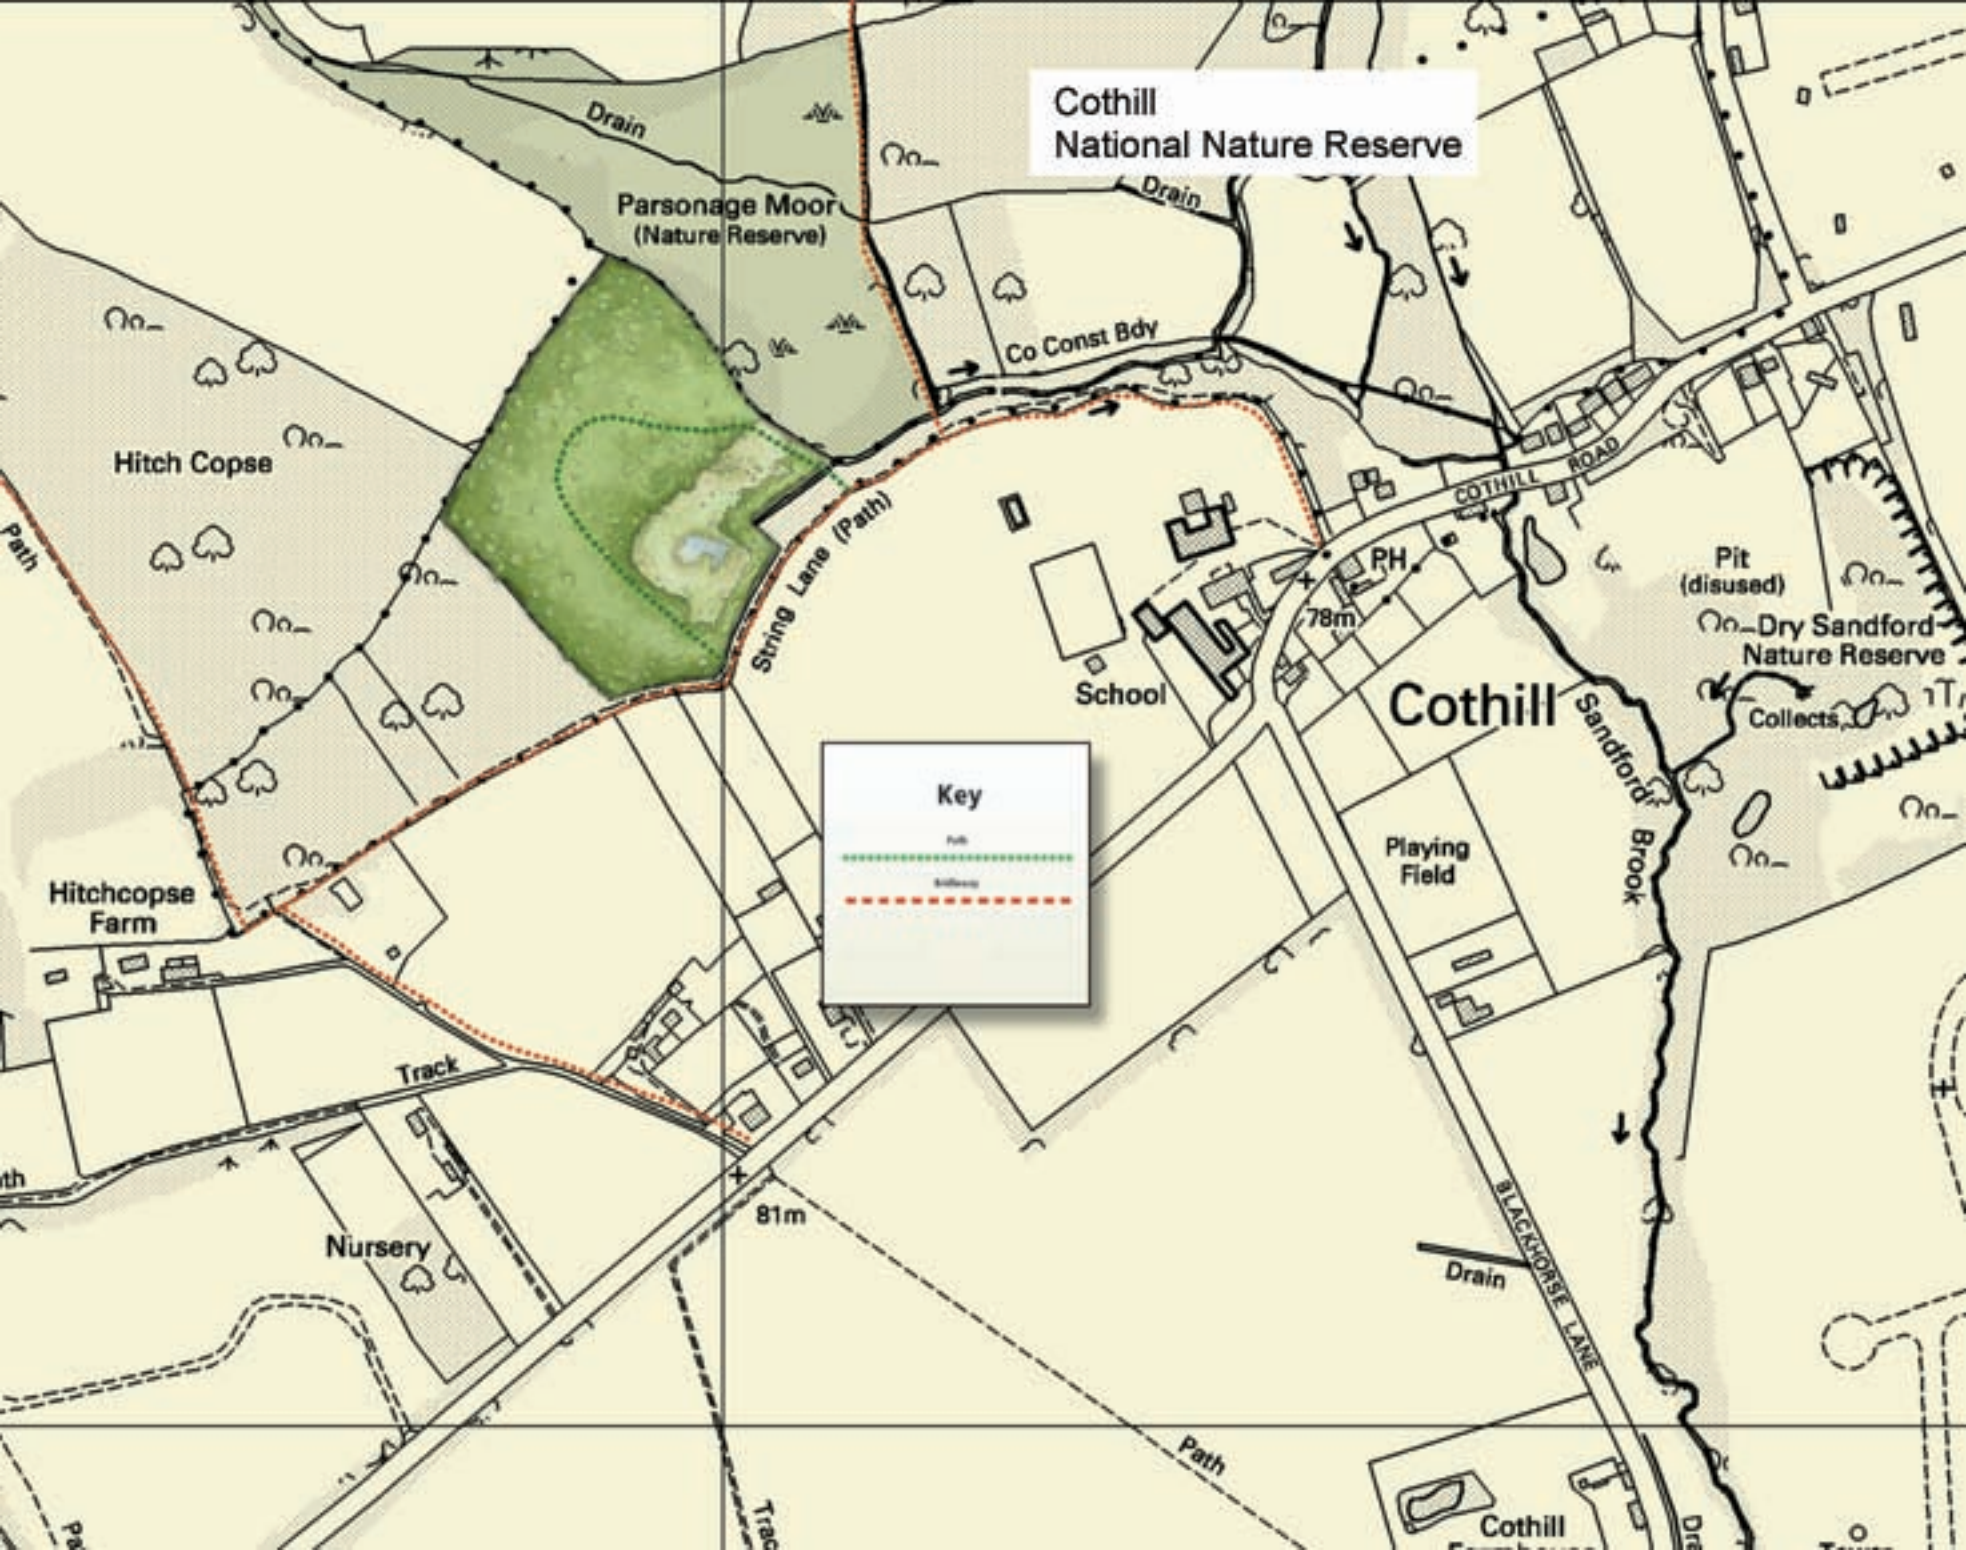

# Cothill National Nature Reserve

**Key**

- Path (indicated by a green dashed line)
- Boundary (indicated by a red dashed line)