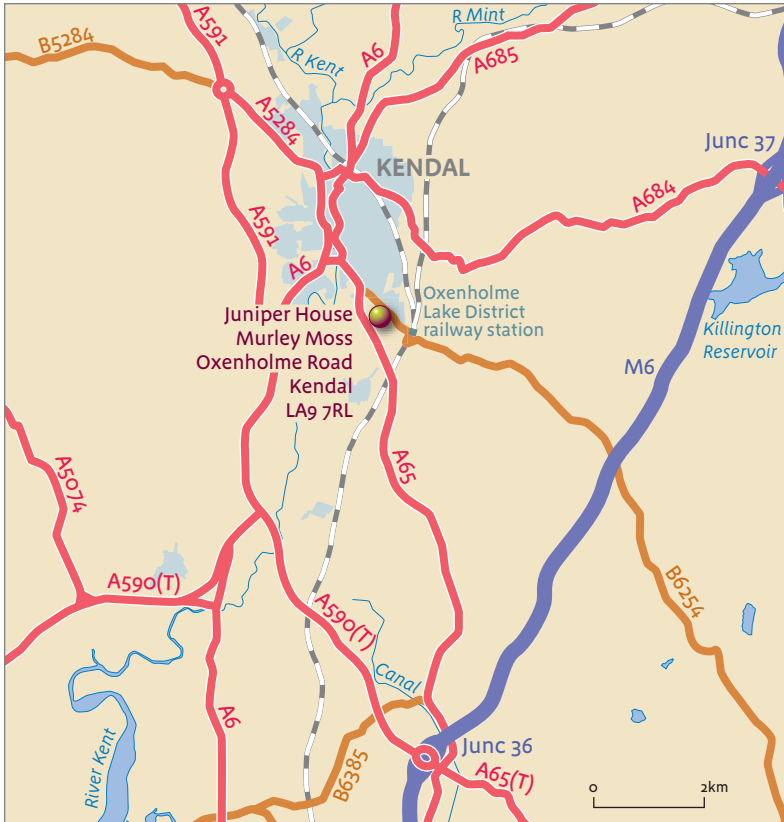

KENDAL OFFICE

HOW TO GET TO US

By public transport

The railway station is approximately one mile from the office, and is on a main inter-city route.

By car

The M6 is a 10-15 minute drive away. Car parking spaces are available in front of the office.