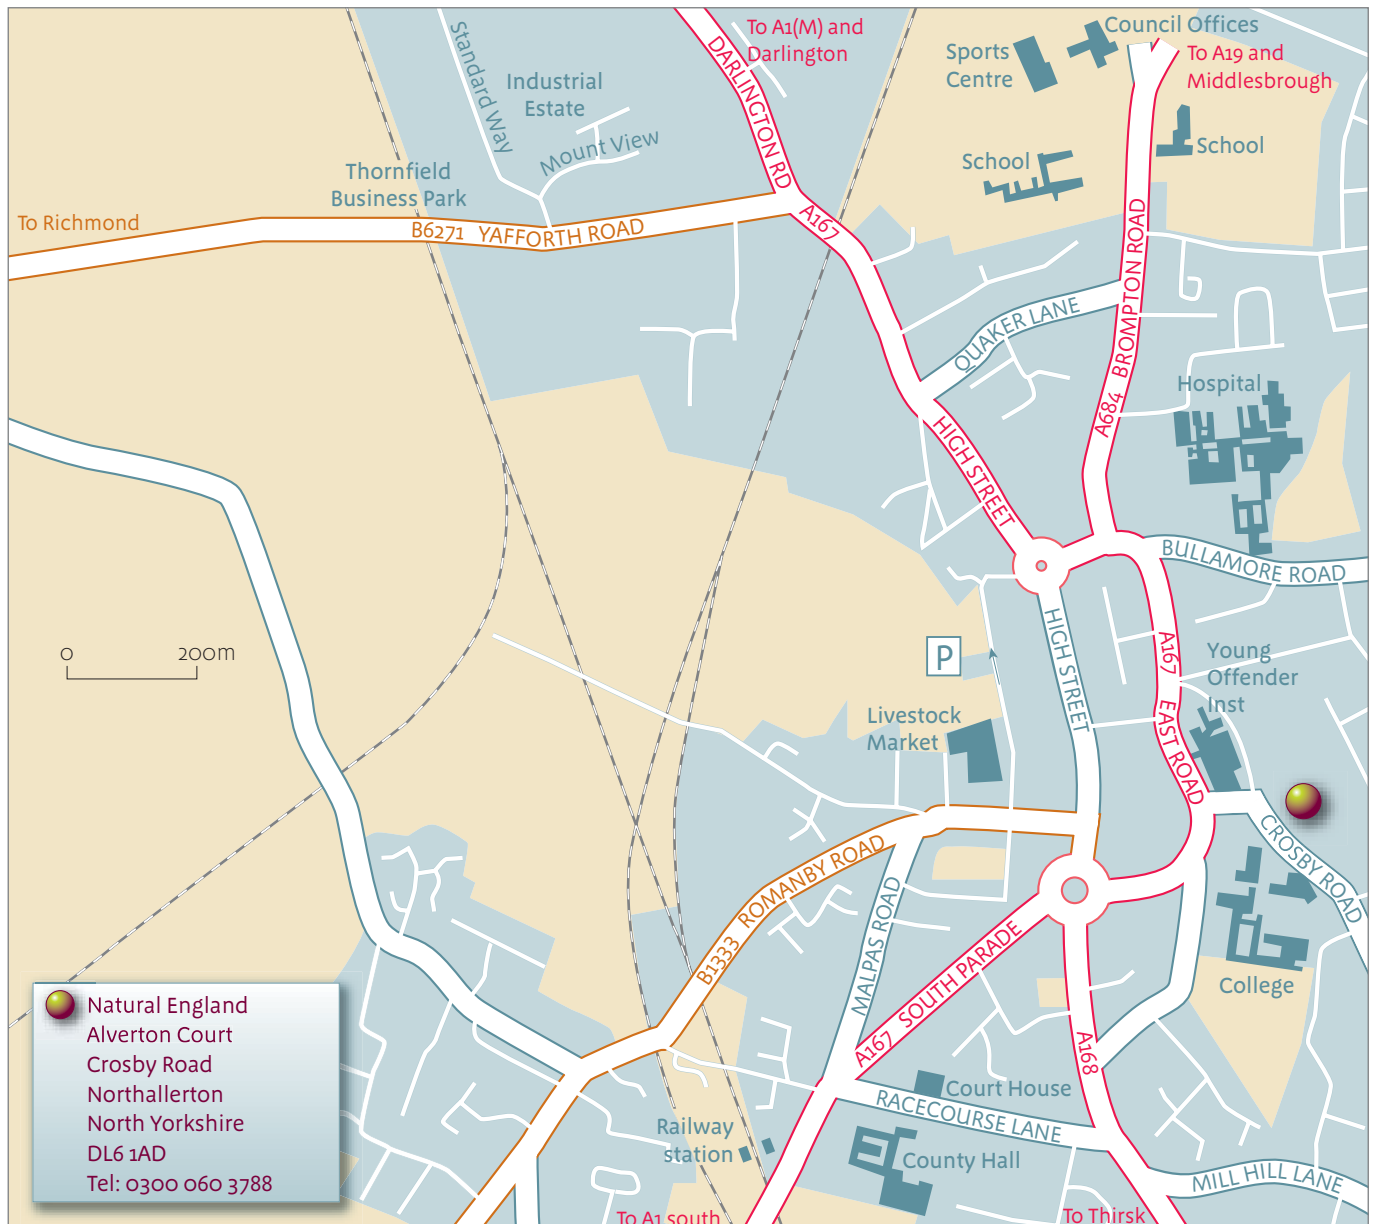

## HOW TO GET TO US

Visitors should sign in at Reception – entrance is opposite the side car park.

### By public transport

There is an infrequent and limited bus service from Northallerton Railway Station.

To walk from the railway station will take approximately 15mins. On exiting the station, turn left and walk straight ahead to the mini roundabout. Take the third exit (A167) South Parade. At the next roundabout at the end of South Parade, take the second exit into East Road. Take the second turning on the right in to The Link and Alverton Court is straight ahead across the mini roundabout.