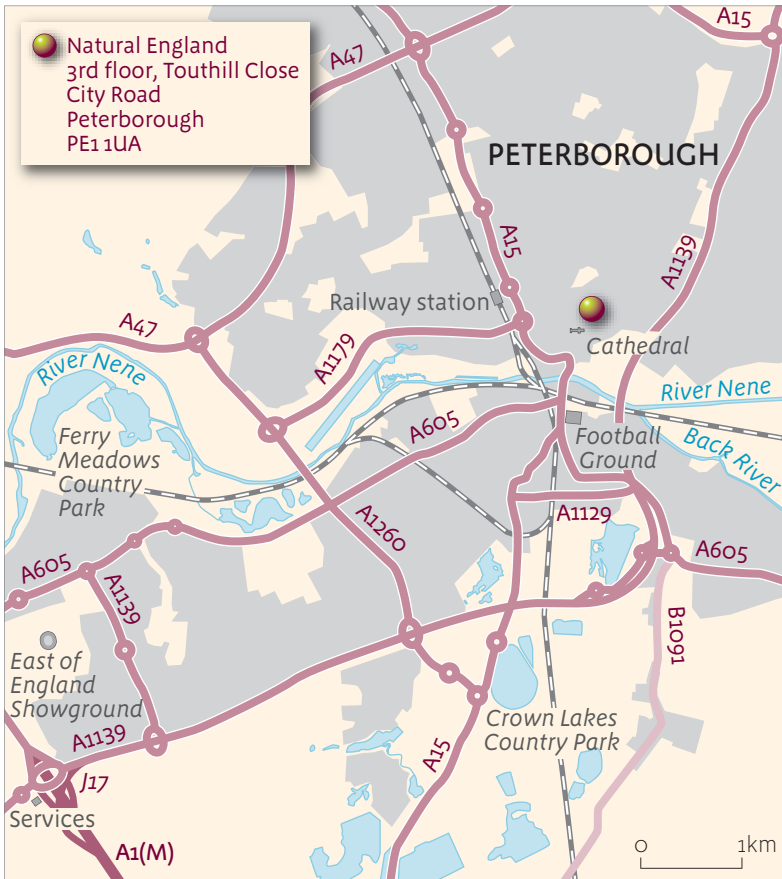

PETERBOROUGH OFFICE

HOW TO GET TO US

By public transport

Peterborough railway station is a 15minute walk from the office

By car

There is no parking on site for visitors, please use nearby public car parks.

To help plan your journey, you may find this website useful: www.transportdirect.info