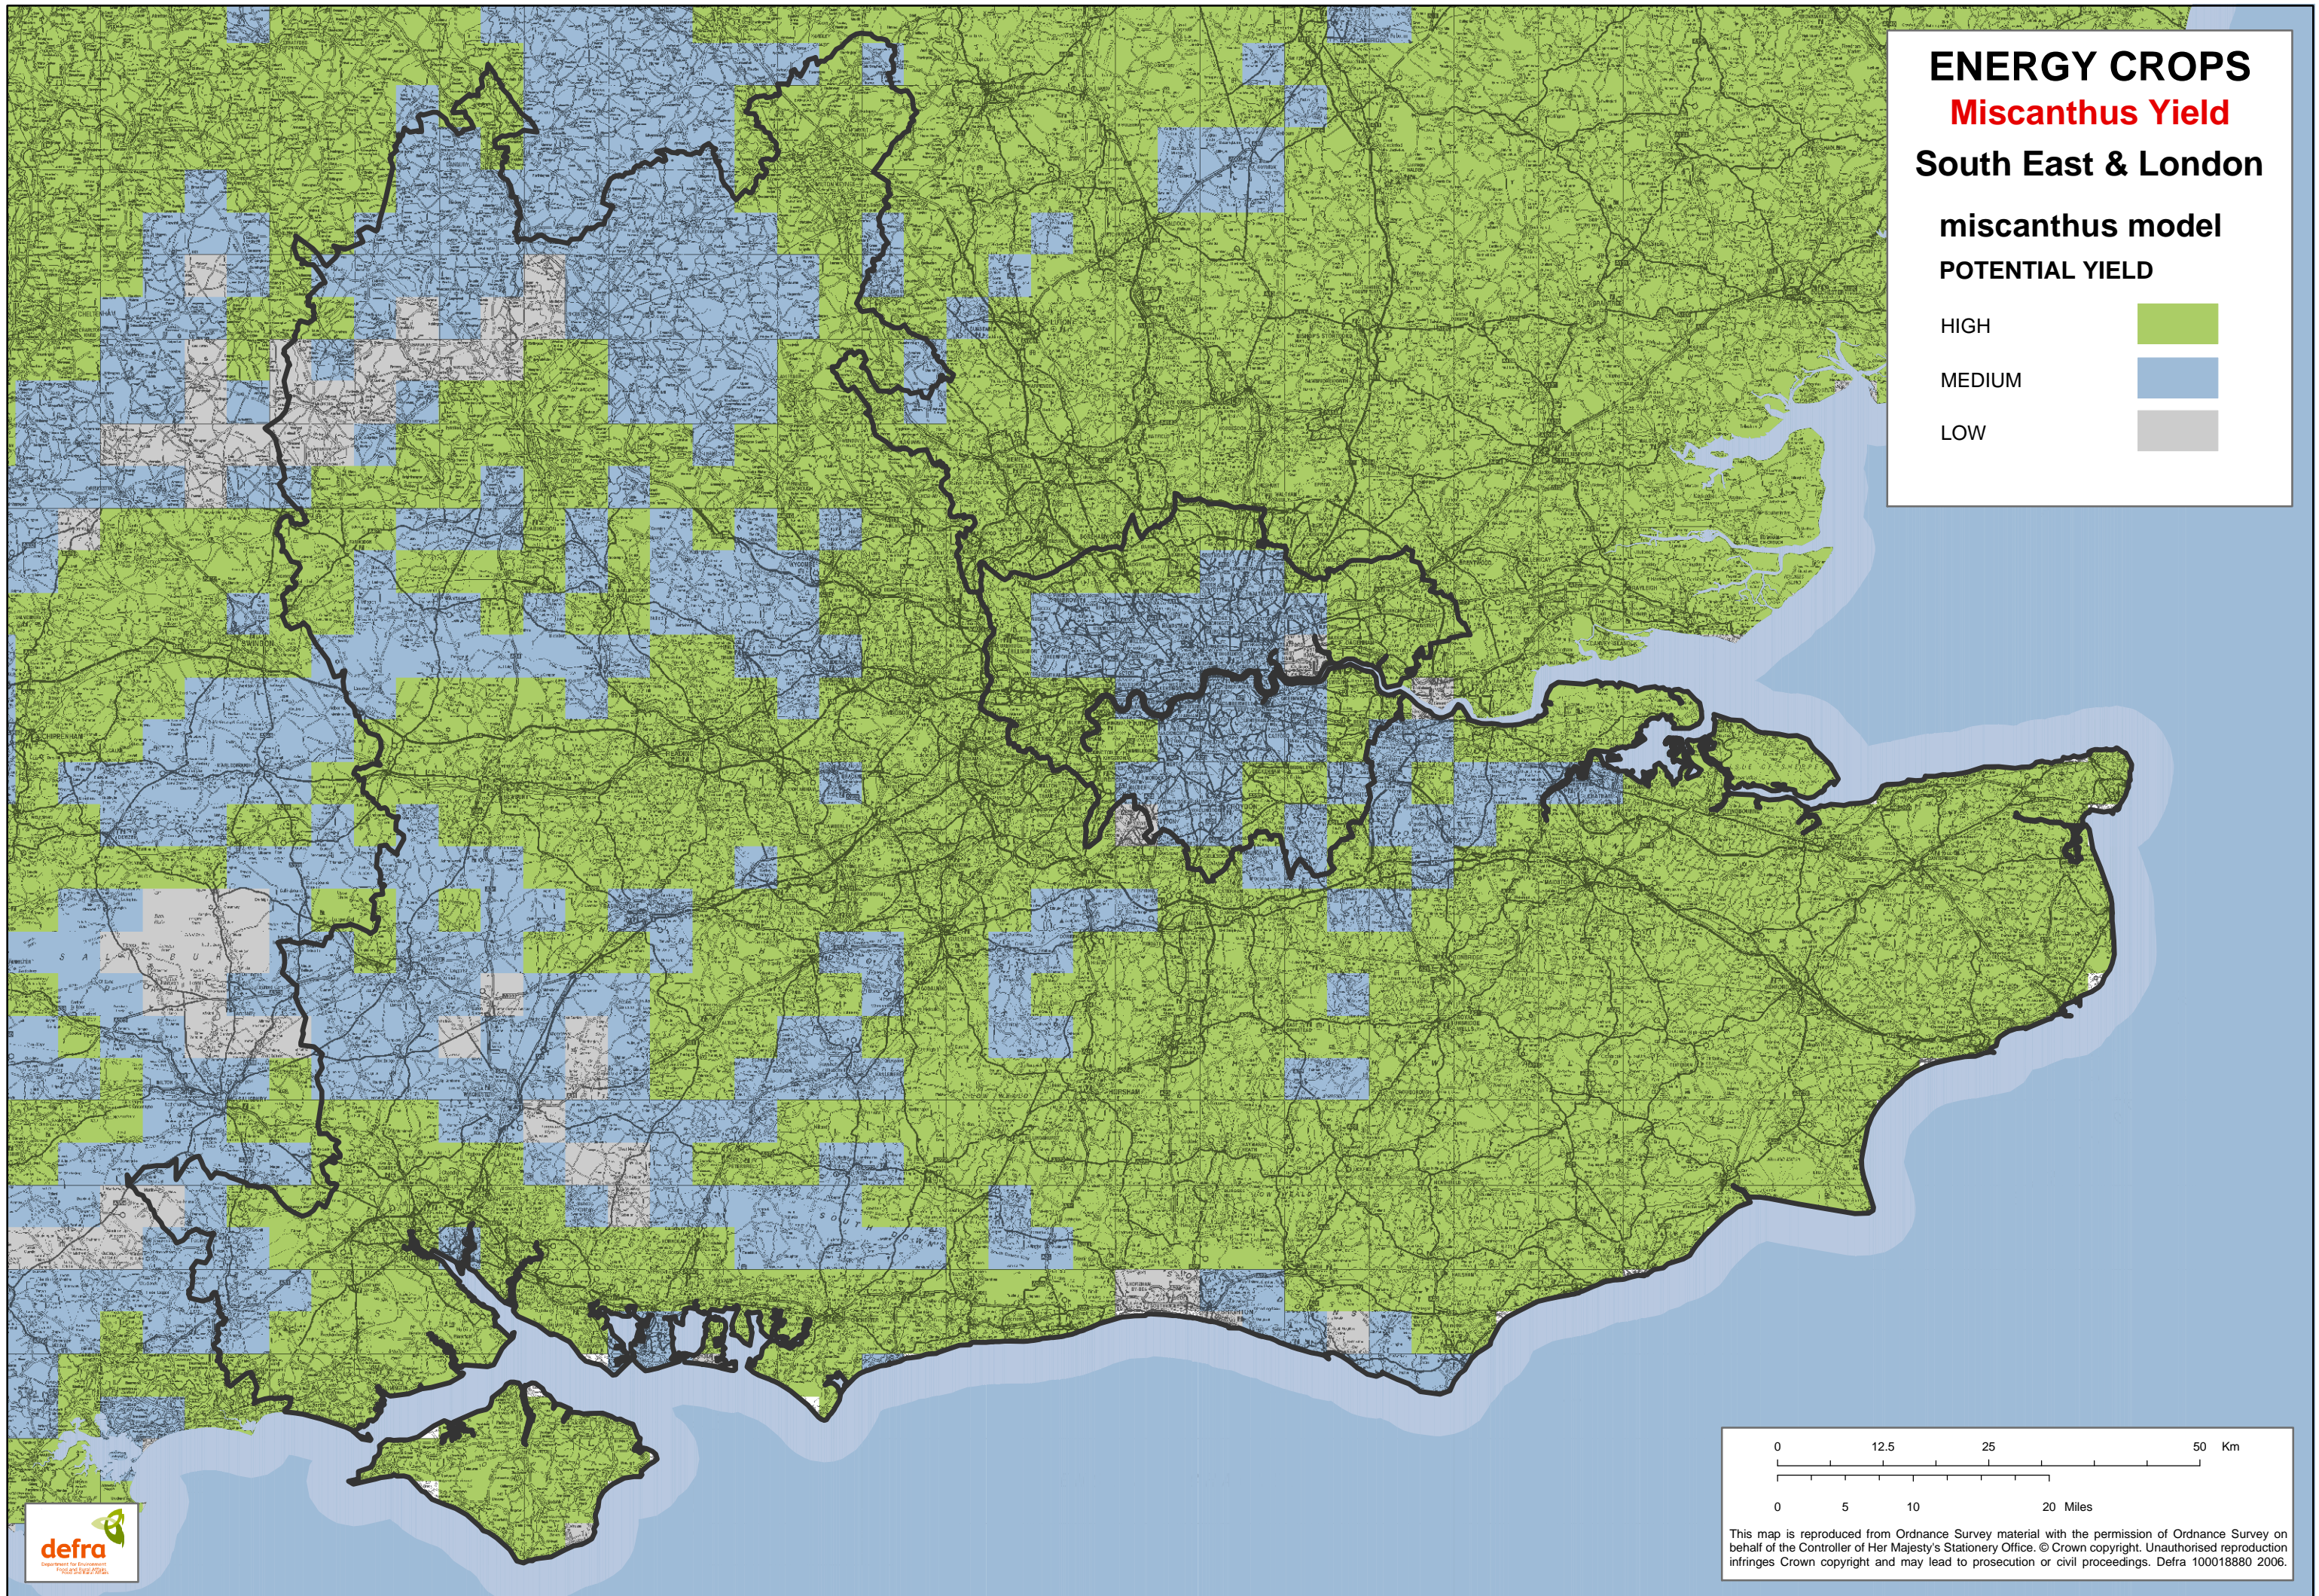

ENERGY CROPS

Miscanthus Yield

South East & London

miscanthus model
POTENTIAL YIELD

This map is reproduced from Ordnance Survey material with the permission of Ordnance Survey on behalf of the Controller of Her Majesty's Stationery Office. © Crown copyright. Unauthorised reproduction infringes Crown copyright and may lead to prosecution or civil proceedings. Defra 100018880 2006.