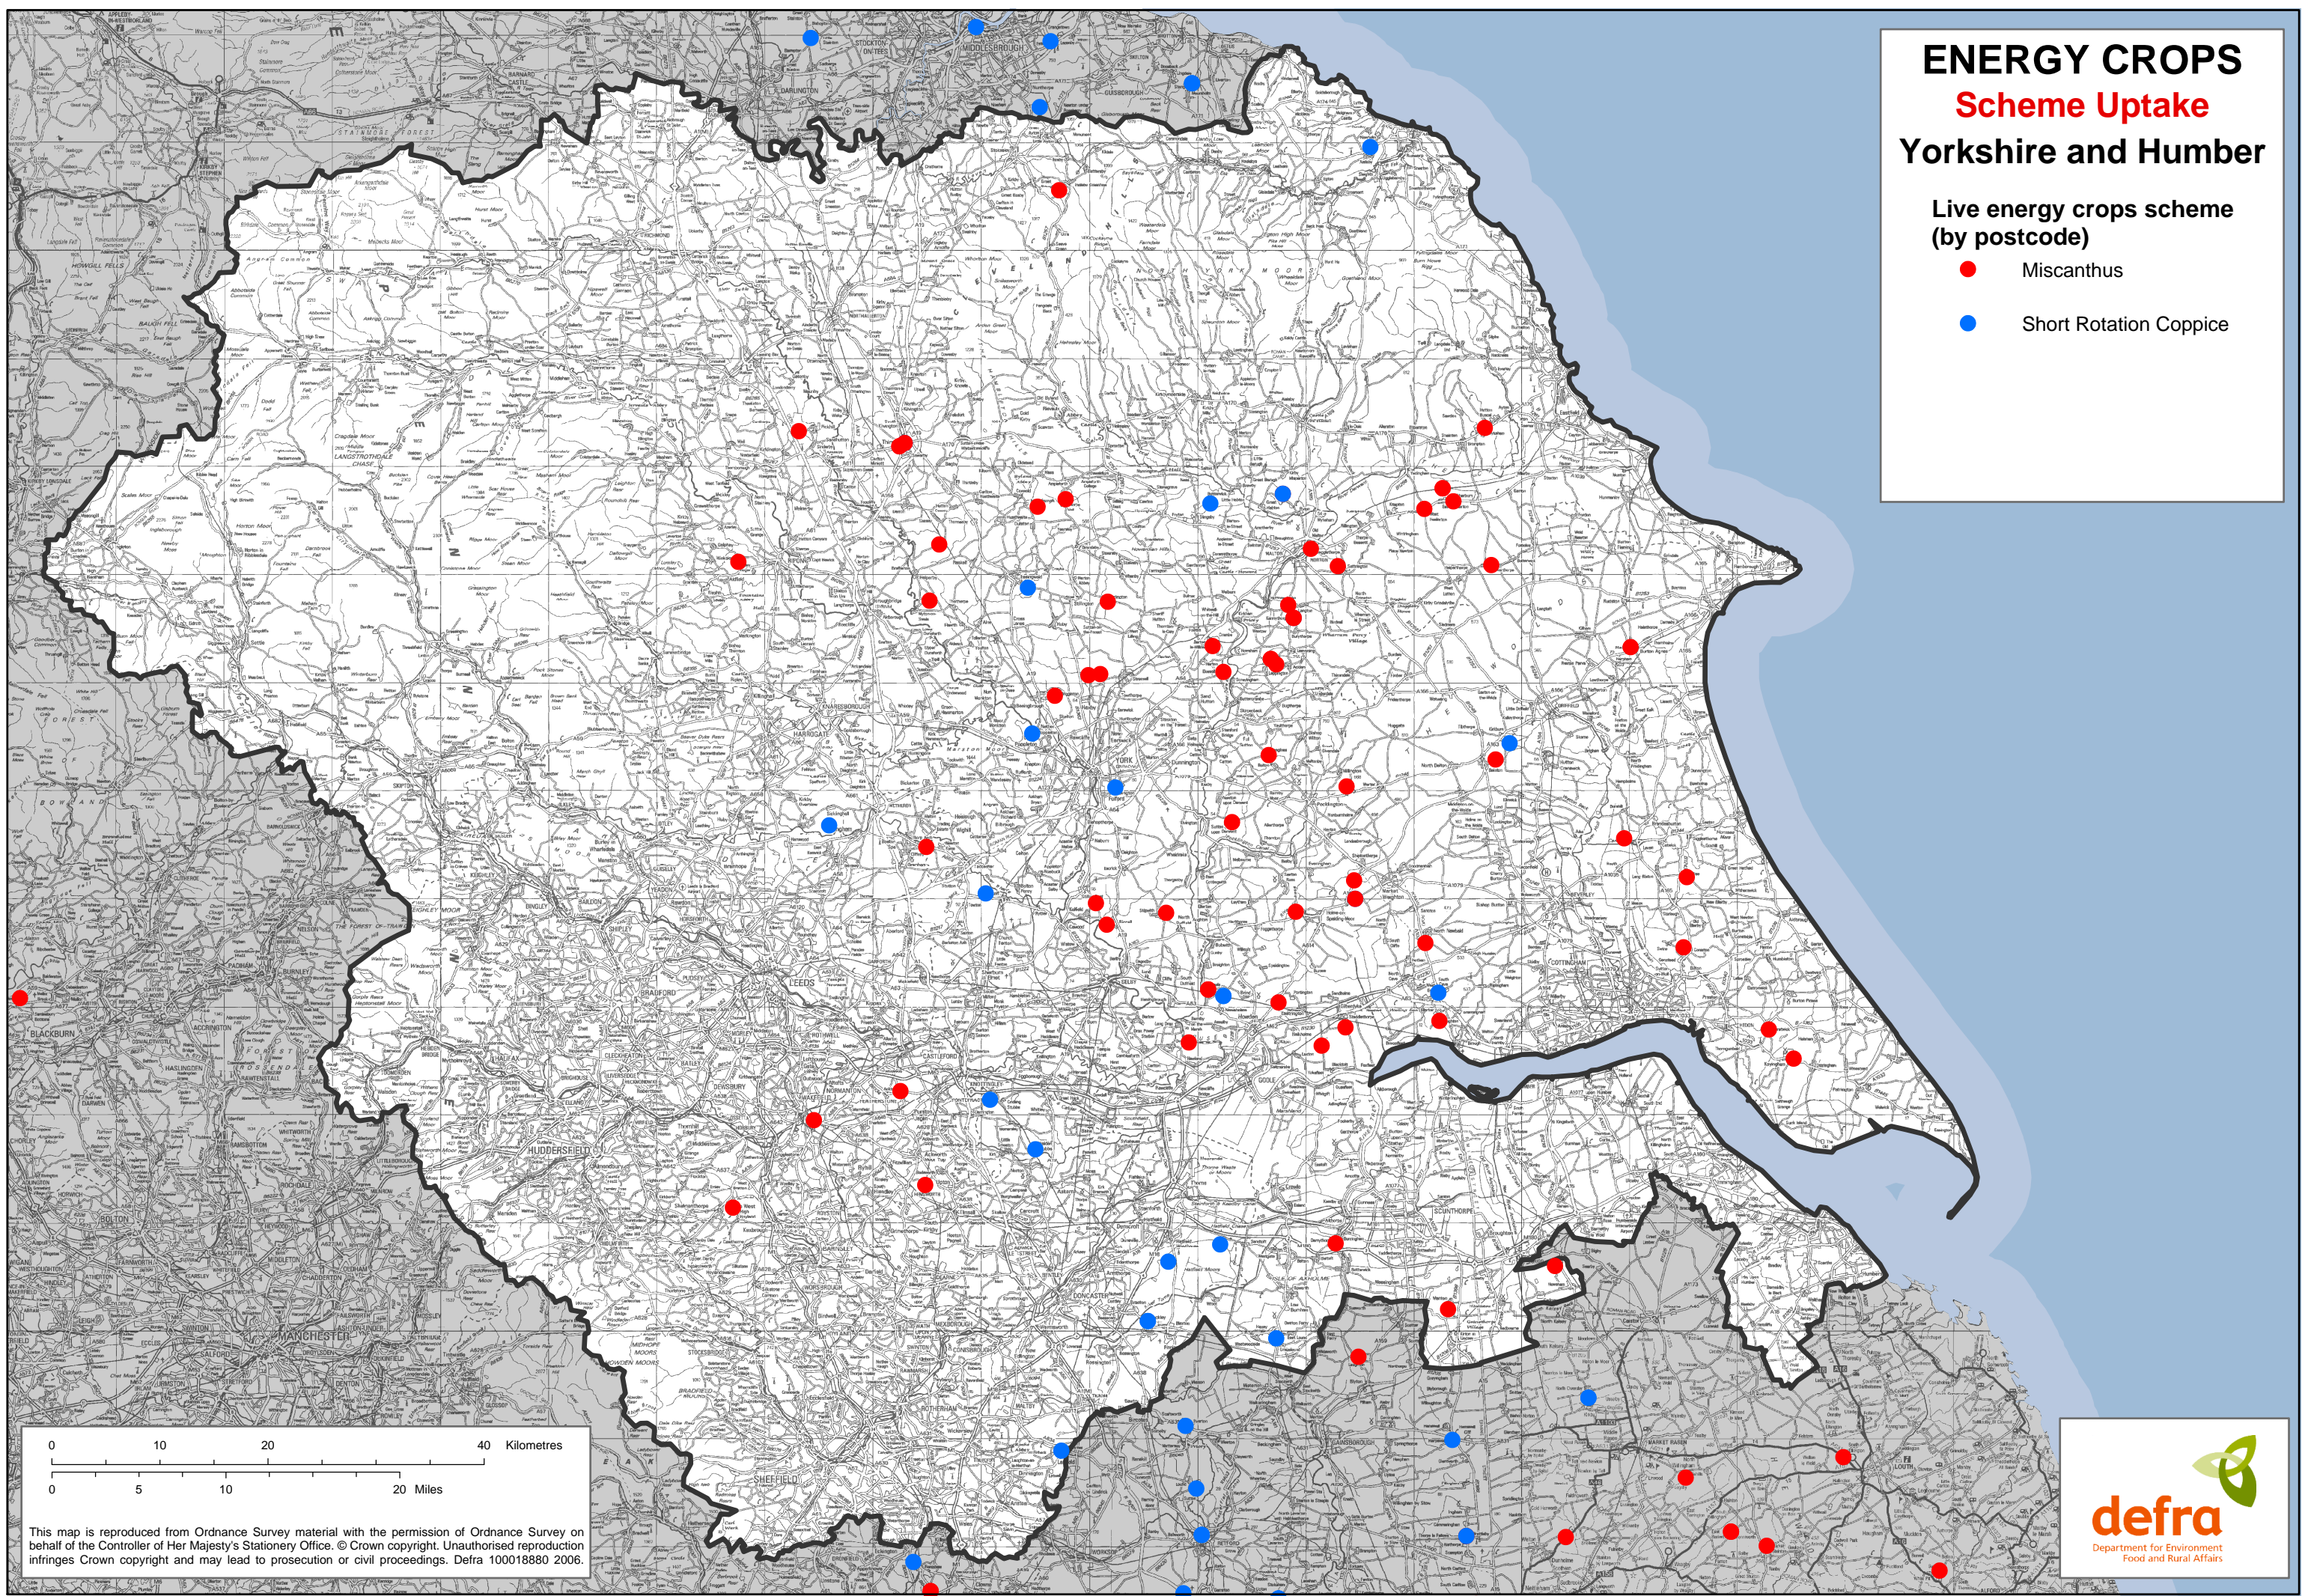

ENERGY CROPS

Scheme Uptake

Yorkshire and Humber

Live energy crops scheme
(by postcode)

- Miscanthus
- Short Rotation Coppice

This map is reproduced from Ordnance Survey material with the permission of Ordnance Survey on behalf of the Controller of Her Majesty's Stationery Office. © Crown copyright. Unauthorised reproduction infringes Crown copyright and may lead to prosecution or civil proceedings. Defra 100018880 2006.